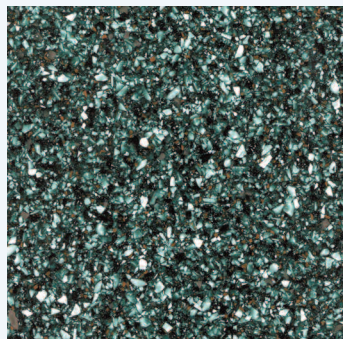

COLOR SELECTION

2008 SHELL COLORS

Natural Series

Sand

Natural Series

Ponderosa Pine

Metallic Series

Summer Sky

Altair® Opals

Silver Marble

Altair® Opals

Midnight Opal

Mineral Series

Cinnabar

Mineral Series

Aluminum

Samples represent photo reproduction of material. See dealer samples for the most accurate representation of color and texture. See your Saratoga Spa® dealer for more information.